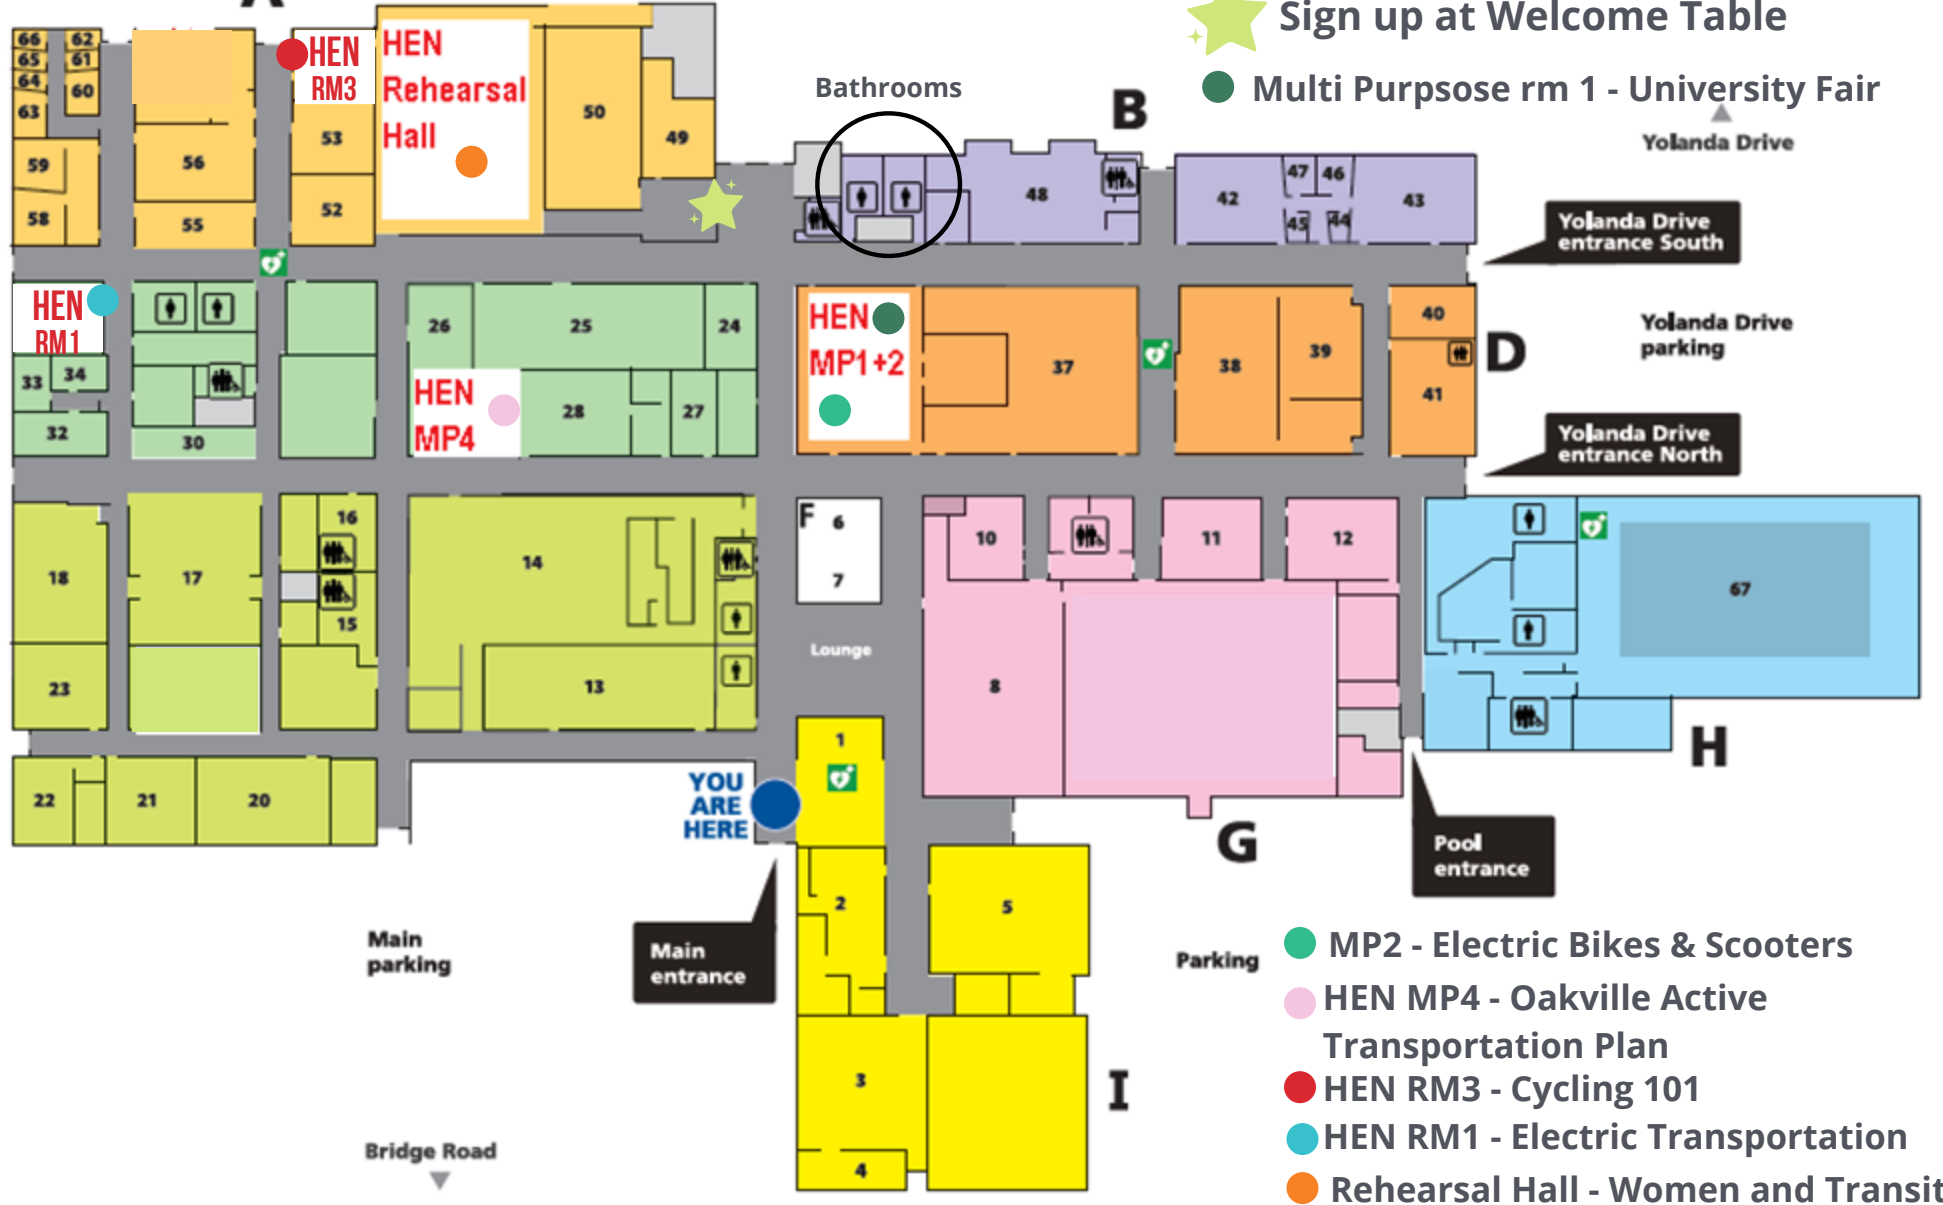

OAKVILLE

Queen Elizabeth Park Community and Cultural Centre

A

B

D

H

G

I

- ★ Sign up at Welcome Table
- Multi Purpose rm 1 - University Fair

YOU ARE HERE

- MP2 - Electric Bikes & Scooters
- HEN MP4 - Oakville Active Transportation Plan
- HEN RM3 - Cycling 101
- HEN RM1 - Electric Transportation
- Rehearsal Hall - Women and Transit